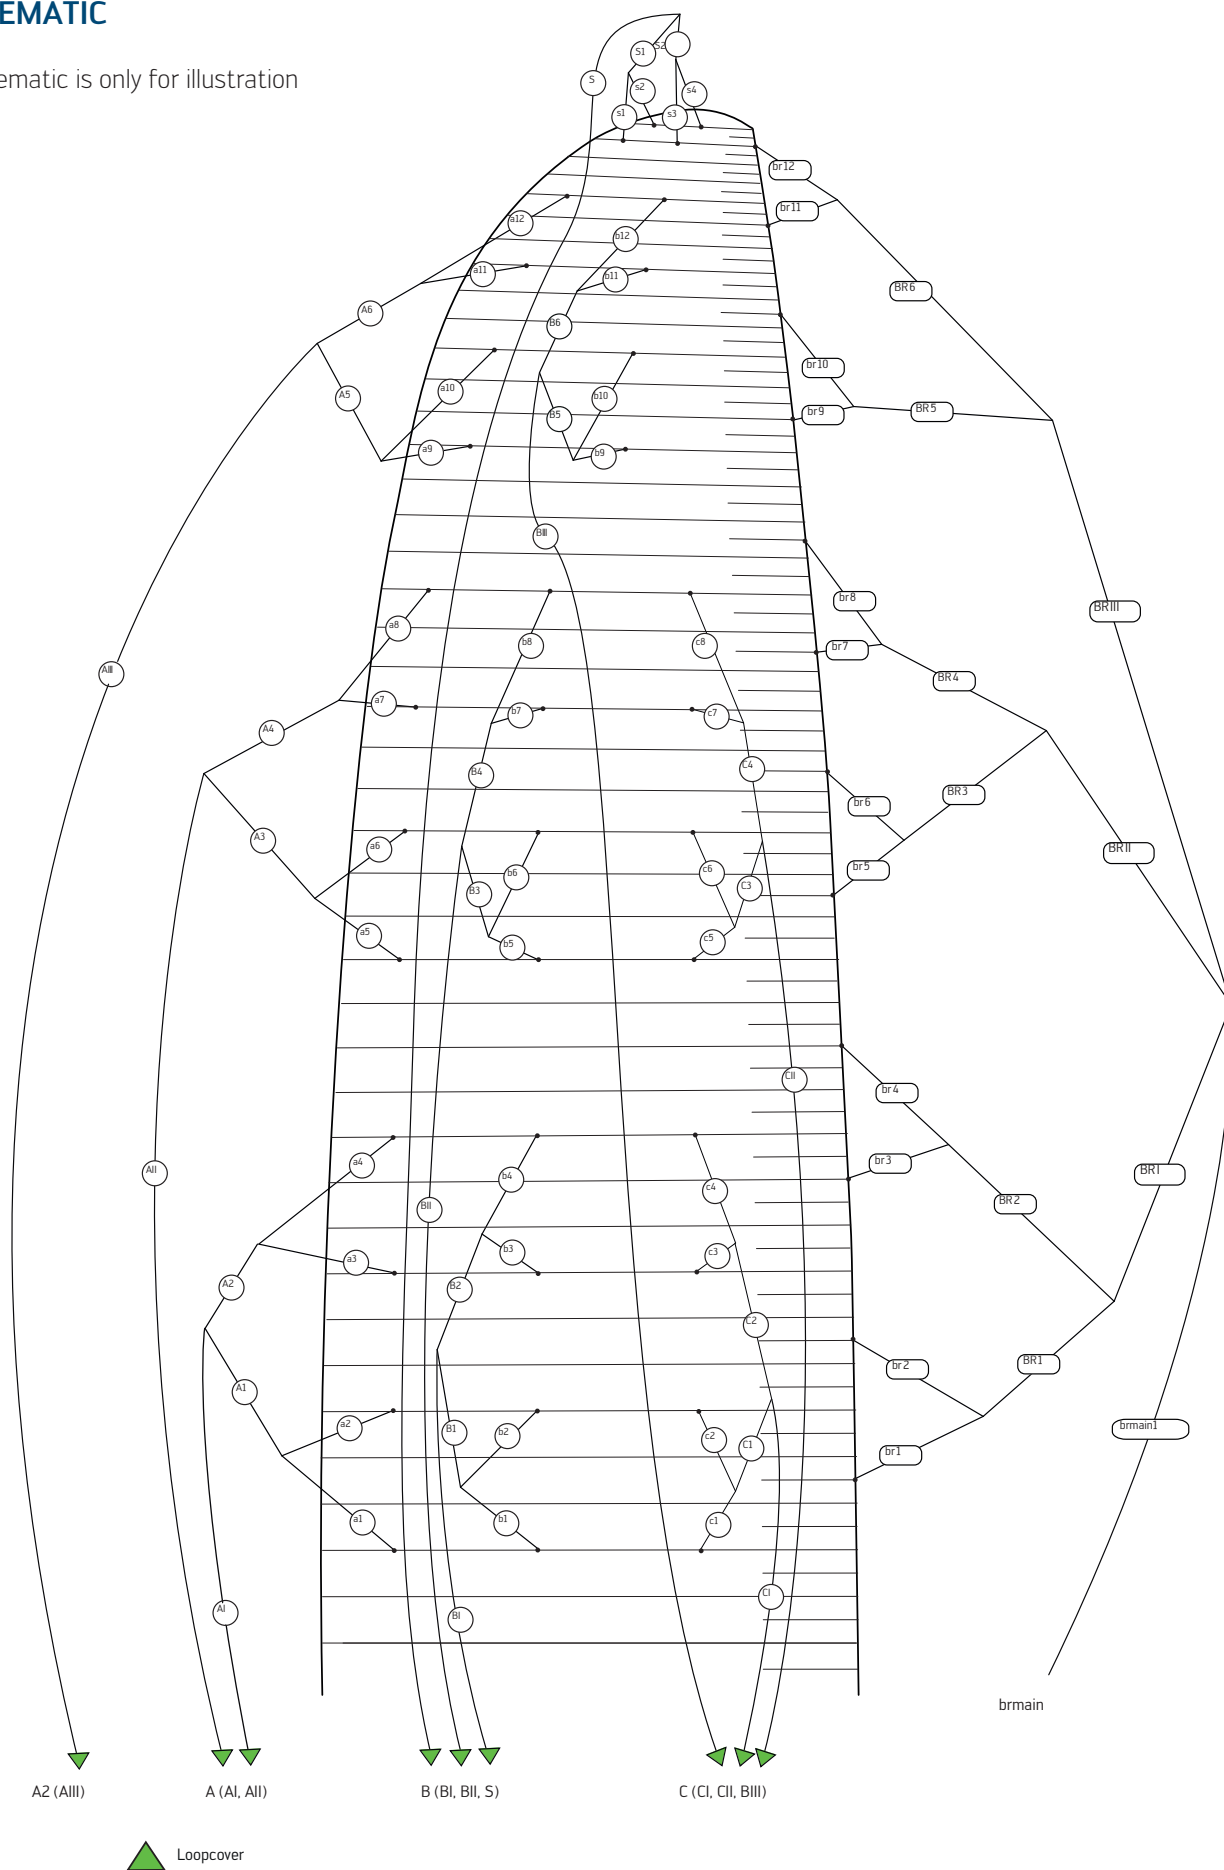

LINE SCHEMATIC

This line schematic is only for illustration purposes.

LINE LENGTH

Total line length X-ALPS4 size: XS, S and M: www.skywalk.info

Single line length X-ALPS4 size: XS, S and M: www.skywalk.info

RISERS AND SPEED CONTROL

OVERVIEW GLIDER