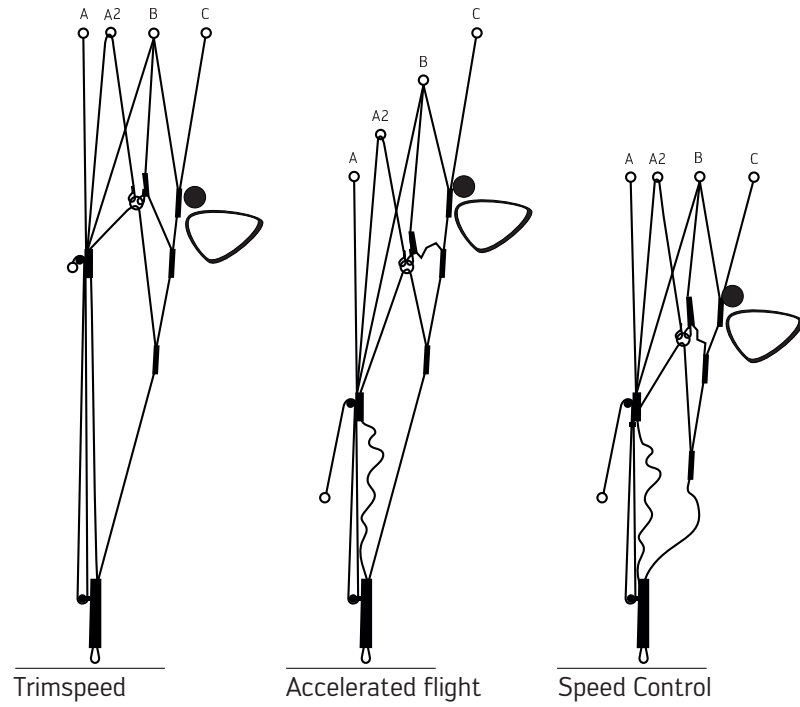

LINE SCHEMATIC

This line schematic is only for illustration purposes.

LINE LENGTH

Total line length X-ALPS4 size: XS, S and M: www.skywalk.info

Single line length X-ALPS4 size: XS, S and M: www.skywalk.info

RISERS AND SPEED CONTROL

OVERVIEW GLIDER