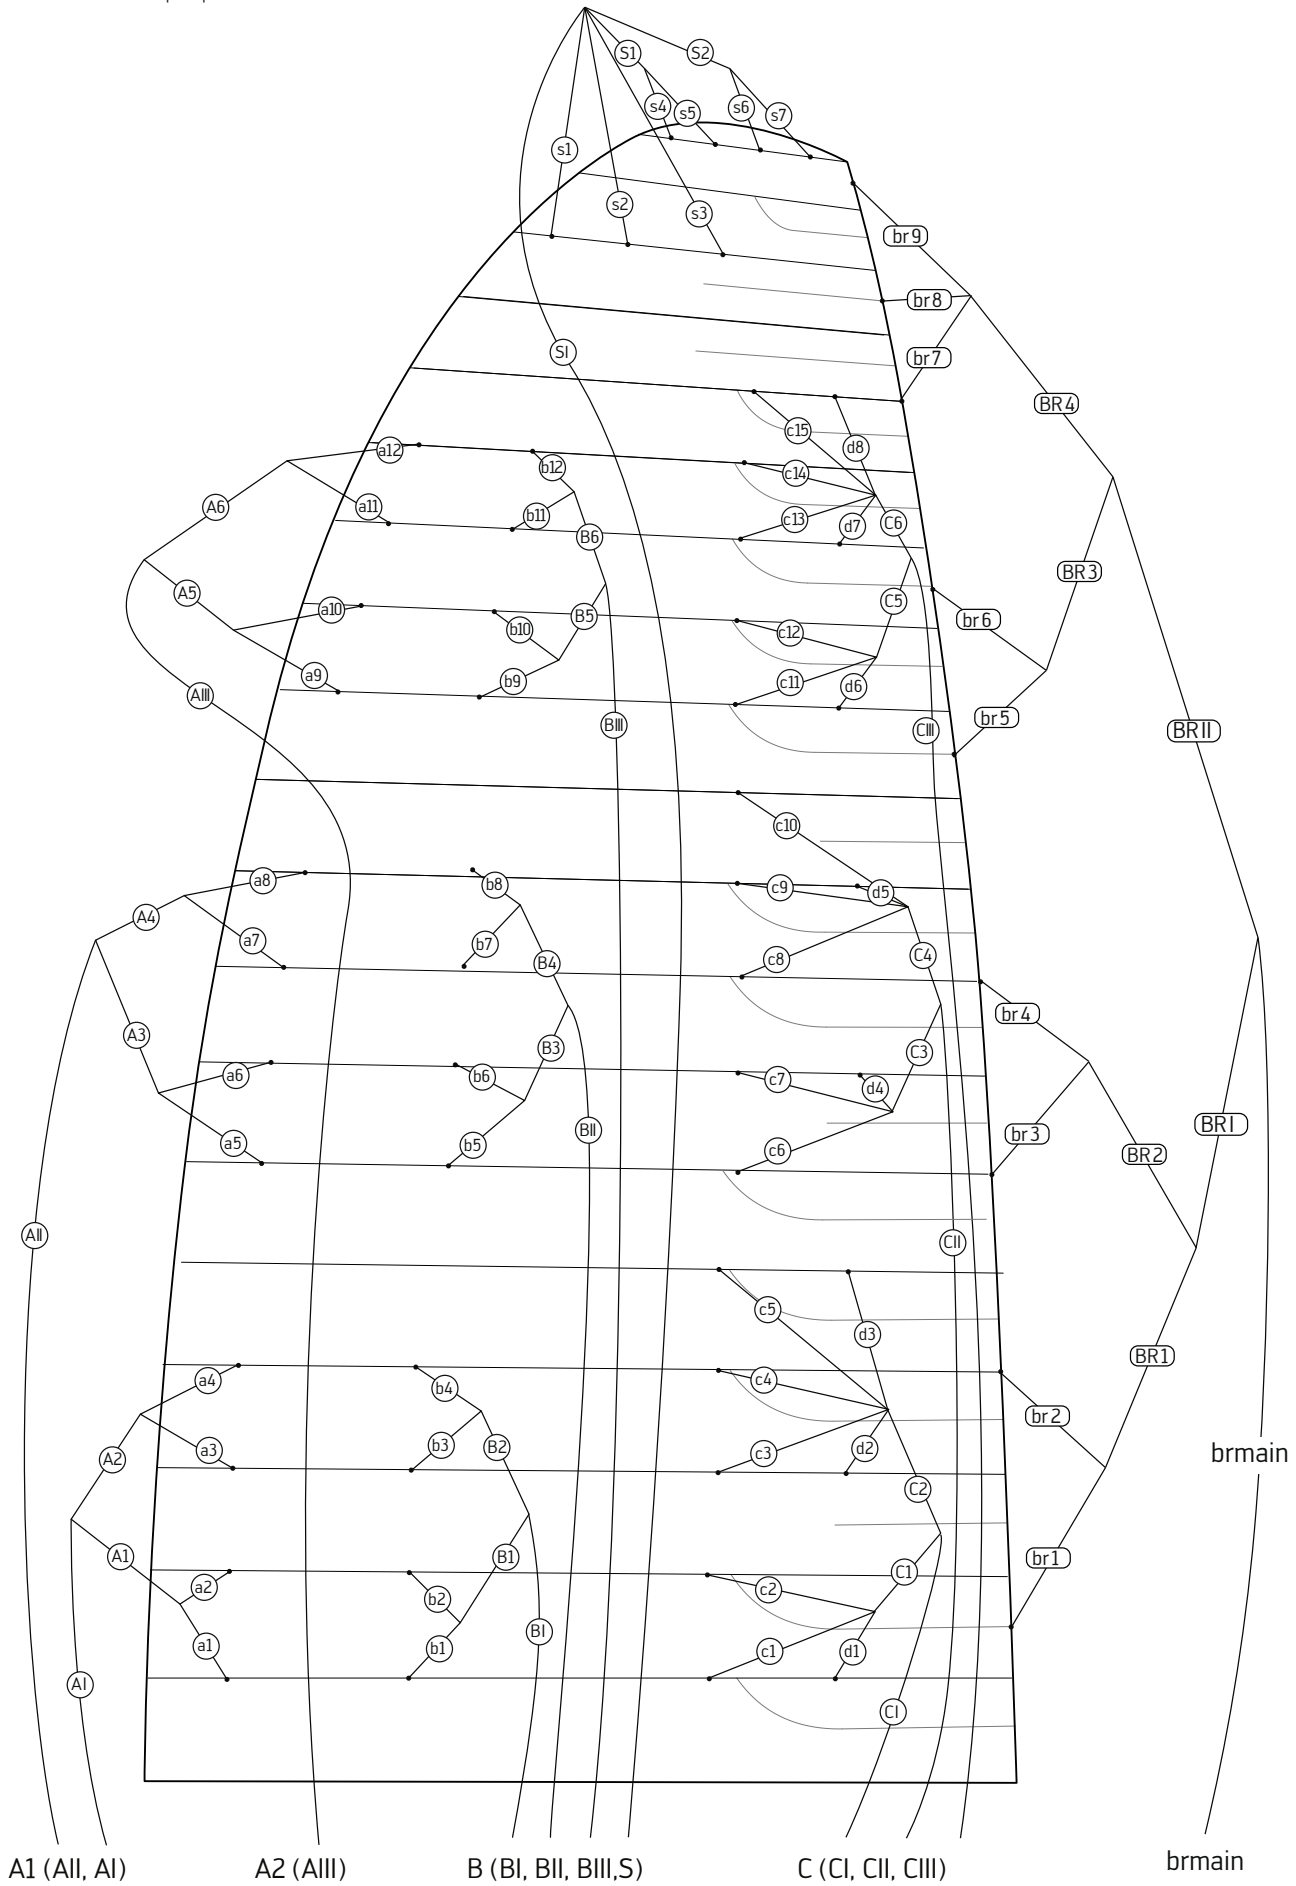

## LINE SCHEMATIC

This line schematic is only for illustration purposes.

## RISERS

MESCAL6, size XXS und XS

MESCAL6, size S, M und L

## OVERVIEW GLIDER